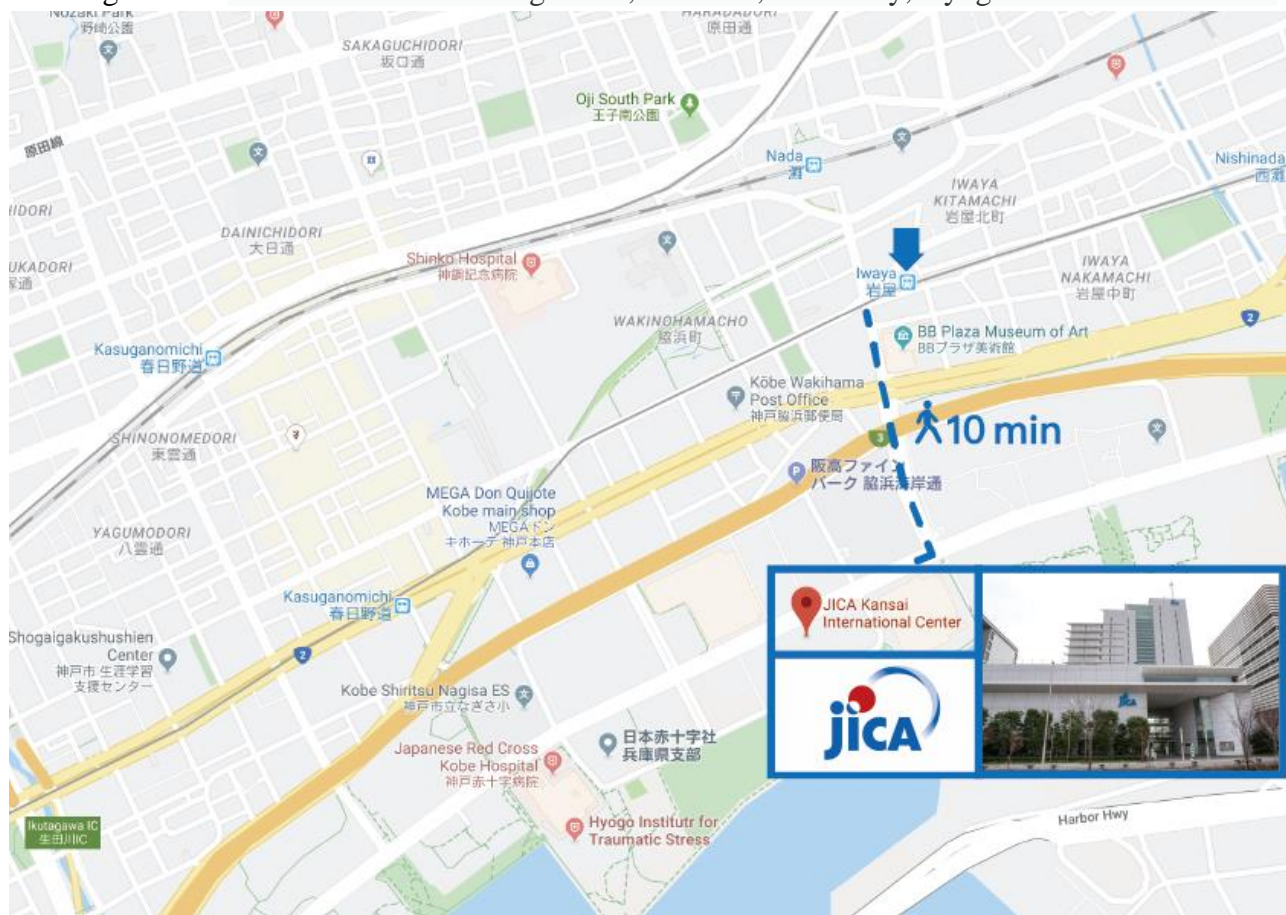

International Sign Interpreters Training in Asia 2019 (ISIT 2019) & Convention on the Rights of Persons with Disabilities and Sustainable Development Goals (CRPD & SDGs)

Venue Information, Transportation and Hotel Recommendation

21-24 December 2019

Training Venue: 1-5-2 Wakinoama Kaigandori, Chuo-ku, Kobe City, Hyogo Prefecture 651-0073

Hotel Recommendation to visitor (Participant settle the payment on his/her own)

- Sotetsu Fresa Inn Kobe Sannomiya: <https://fresa-inn.jp/en/sannomiya/>
- Toyoko INN Kobe Sannomiya: <https://www.toyoko-inn.com/eng/index.html>
- APA Hotel Kobe Sannomiya: <https://www.apahotel.com/en/>
- Daiwa Roynet Hotel Kobe Sannomiya: <https://www.daiwaroynet.jp/english/>