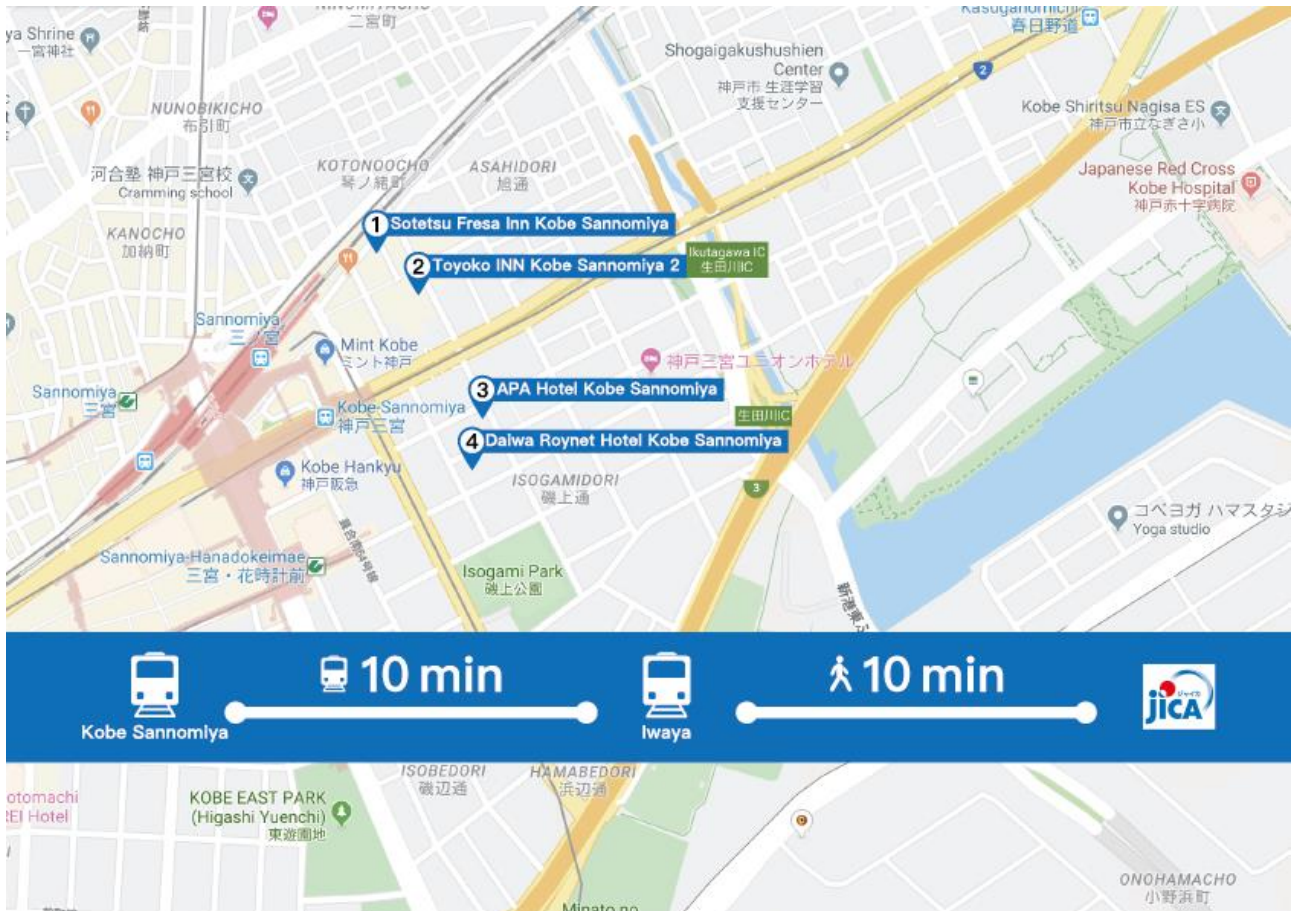

International Sign Interpreters Training in Asia 2019 (ISIT 2019) & Convention on the Rights of Persons with Disabilities and Sustainable Development Goals (CRPD & SDGs)

Venue Information, Transportation and Hotel Recommendation

21-24 December 2019

Training Venue: 1-5-2 Wakinoama Kaigandori, Chuo-ku, Kobe City, Hyogo Prefecture 651-0073

Hotel Recommendation to visitor (Participant settle the payment on his/her own)

- Sotetsu Fresa Inn Kobe Sannomiya: <https://fresa-inn.jp/en/sannomiya/>
- Toyoko INN Kobe Sannomiya: <https://www.toyoko-inn.com/eng/index.html>
- APA Hotel Kobe Sannomiya: <https://www.apahotel.com/en/>
- Daiwa Roynet Hotel Kobe Sannomiya: <https://www.daiwaroynet.jp/english/>